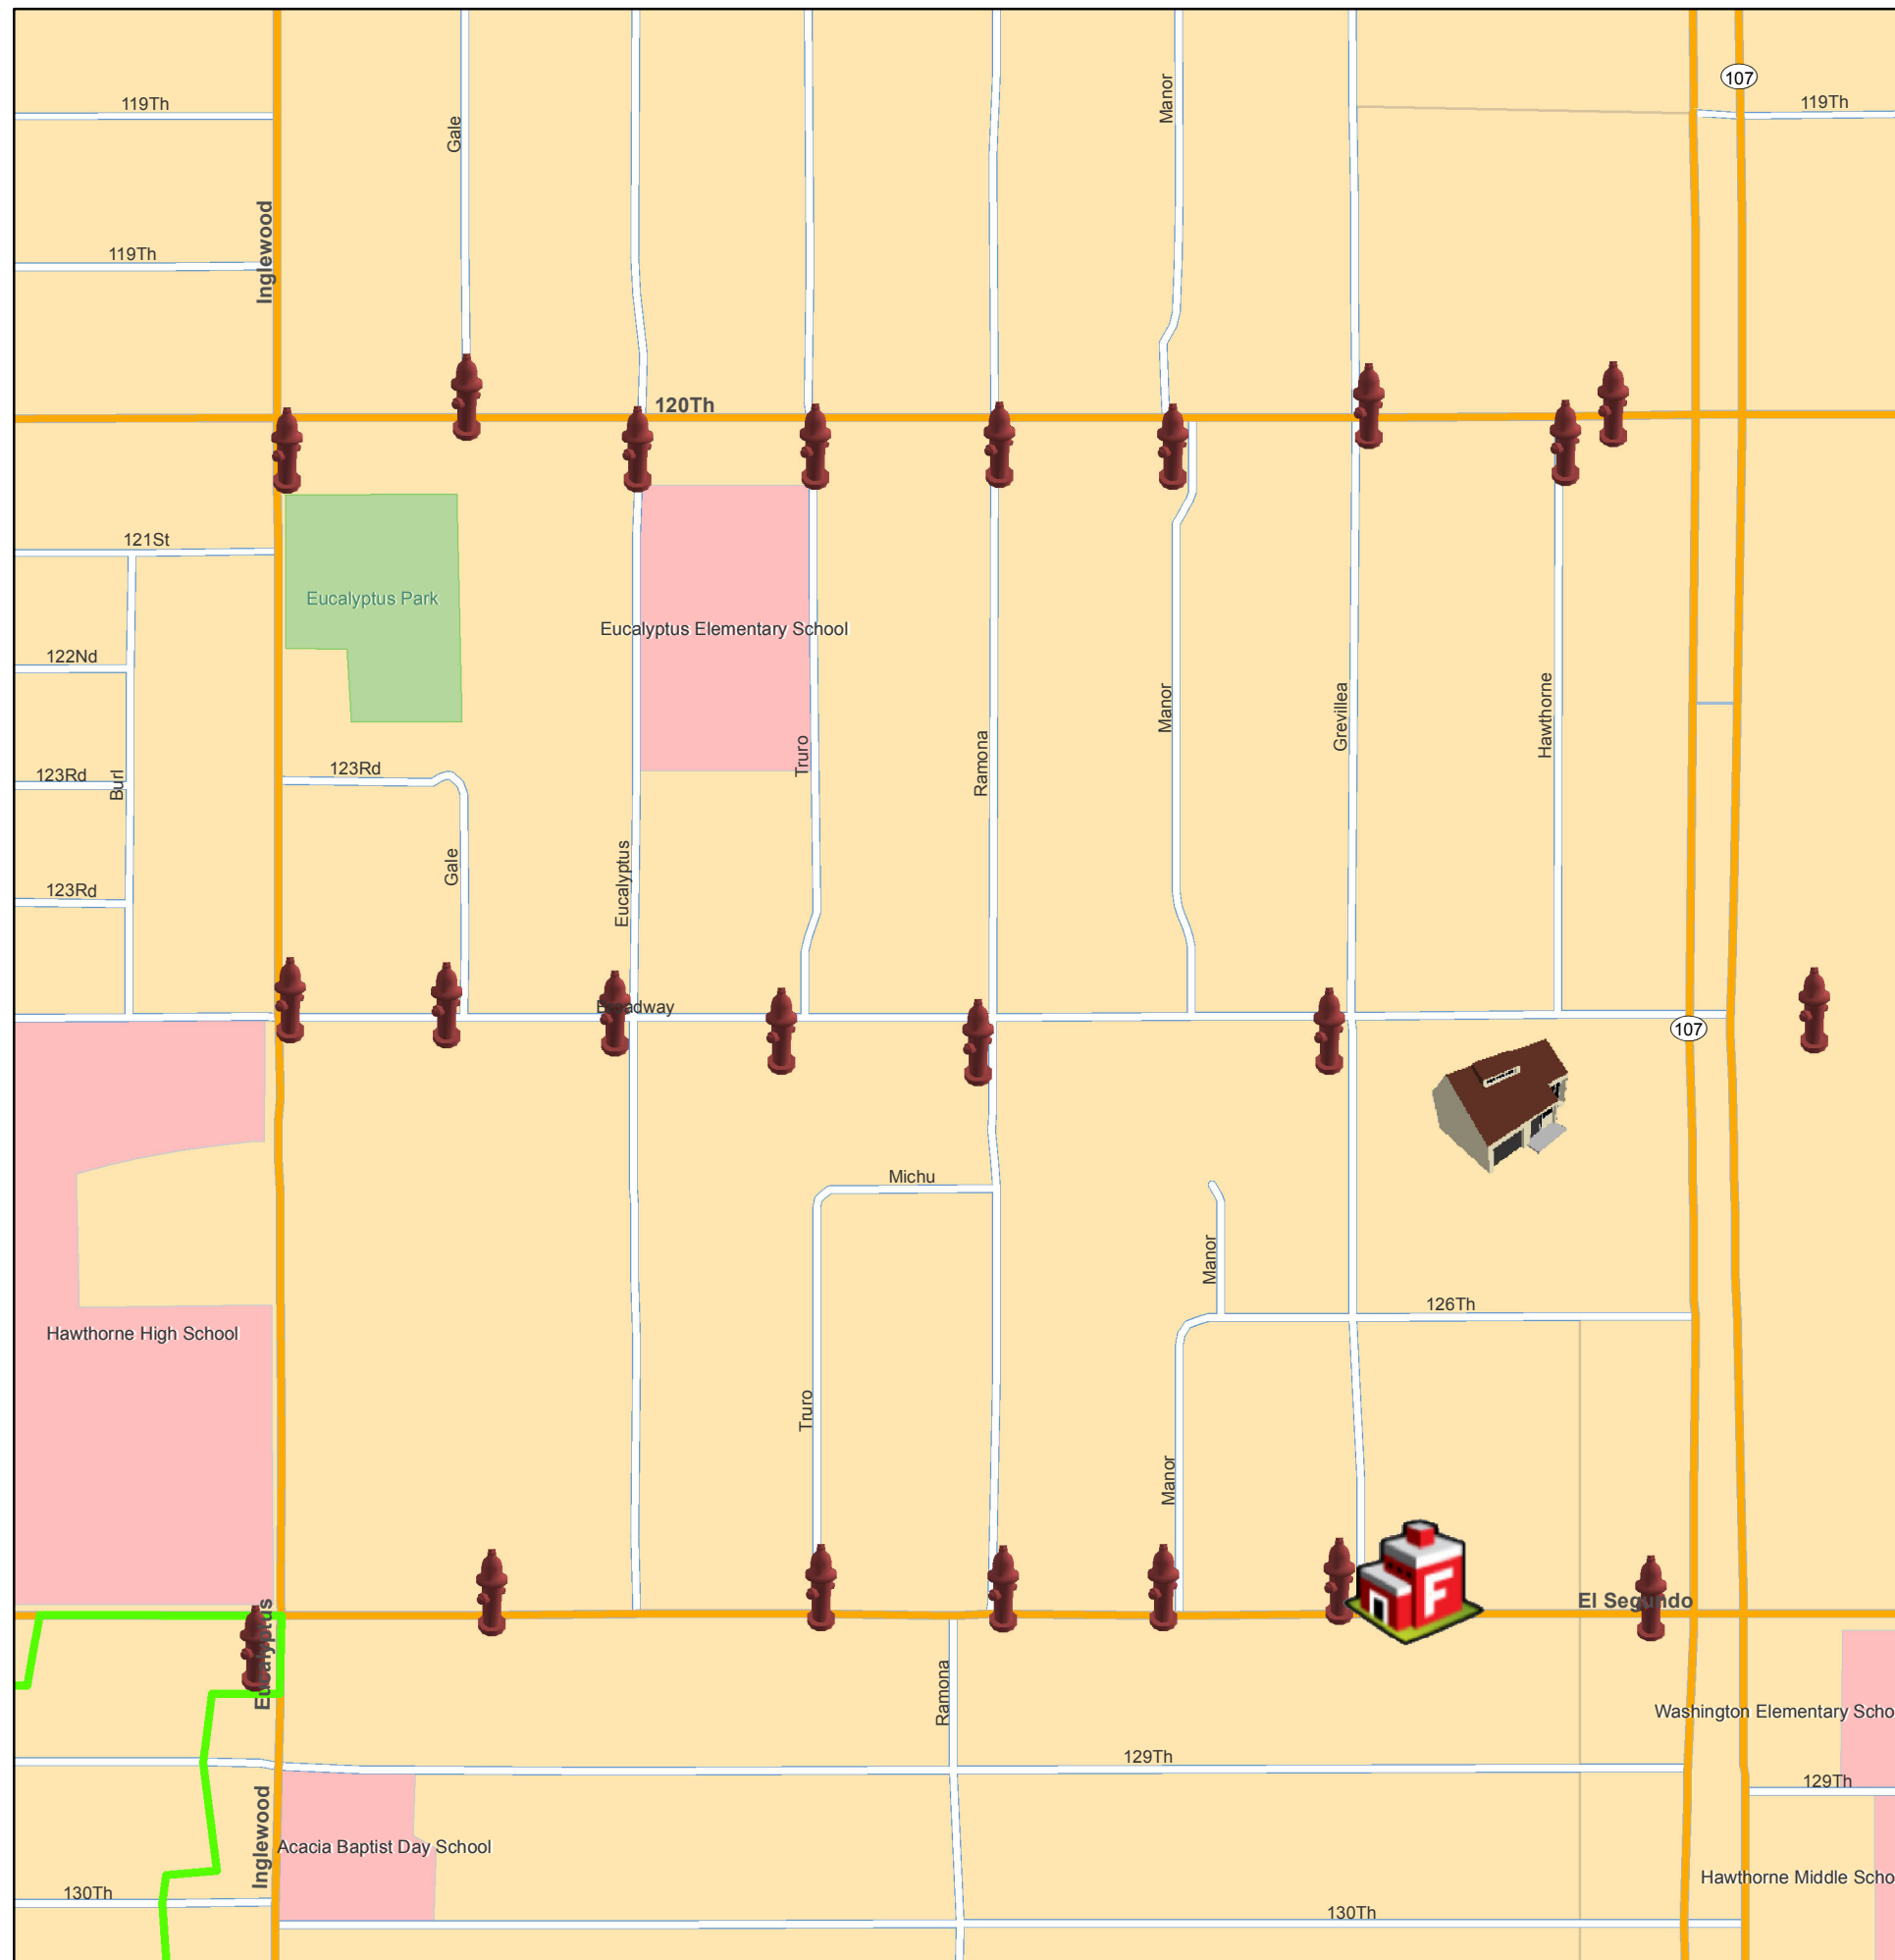

Location of Fire Hydrants in NorthWest Hawthorne

Coordinate System: GCS WGS 1984
Datum: WGS 1984
Units: Degree

Legend

- Stations
- My House
- Hydrants

Fire Hydrant locations determined by Etrex Legend handheld GPS device on Friday, May 13, 2011.

This house was too far from the nearest fire hydrant - all the fireman could do was watch it burn.