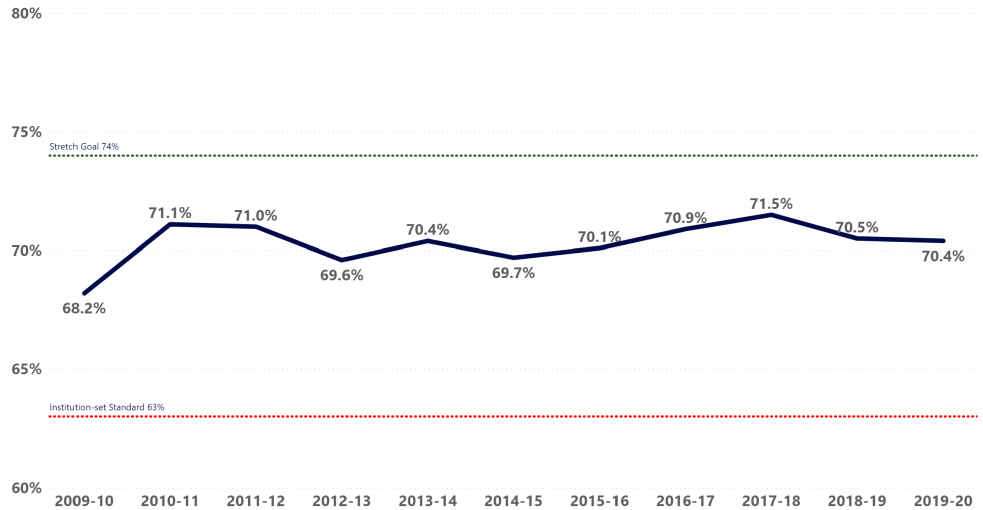

Santiago Canyon College

HOME

Institutional Student Learning Outcomes

Institution-set Standards

Institutional Effectiveness Archive

Outcomes Assessment

Planning

► Data Reports

Program Review Data Reports

Contact Us

Institution-set Standards

Successful Course Completion Institution-set Standard and Stretch Goal