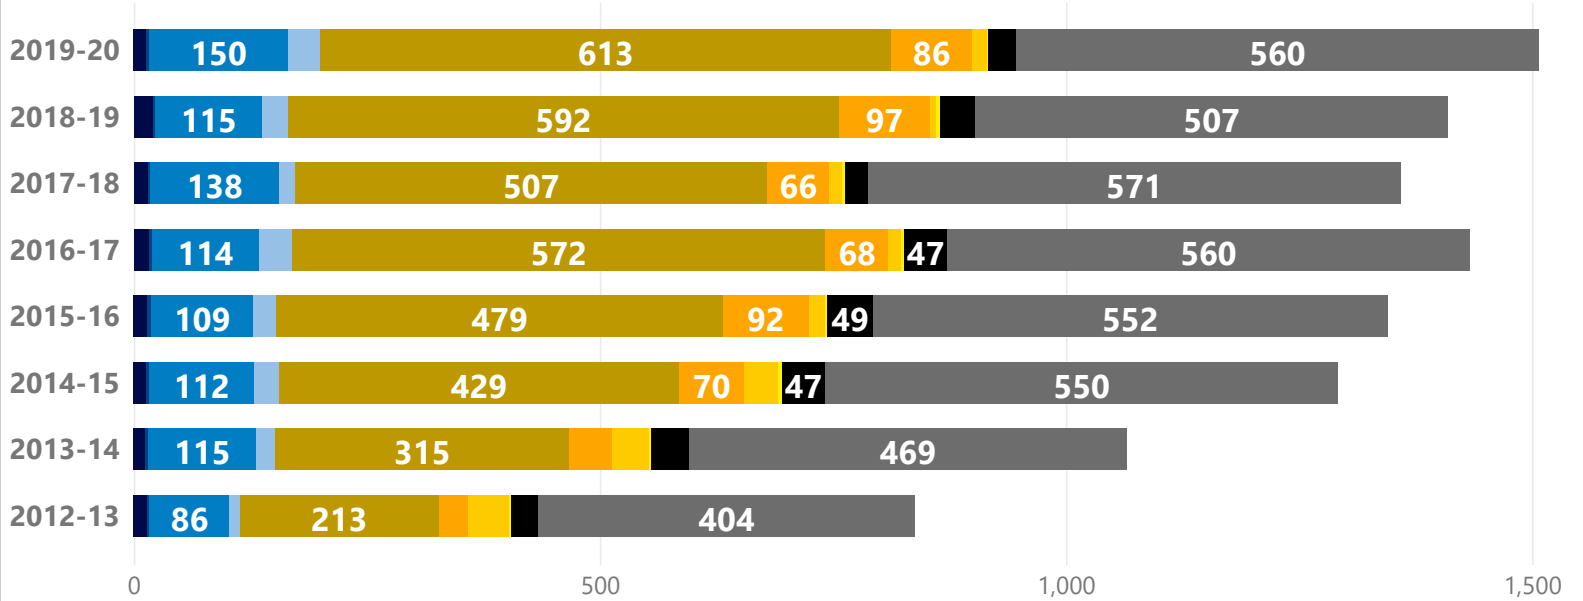

Santiago Canyon College

● African-A... ● American I... ● Asian ● Filipino ● Latino ● Multi-Race ● Other ● Pacific Isl... ● Unknown ● White

- Charts
- Tables
- Gender
- Age
- Ethnicity
- DSPS
- Veteran
- Multi Race
- Low Income
- Foster Youth
- First Generation

University Segment	2012-13	2013-14	2014-15	2015-16	2016-17	2017-18	2018-19	2019-20	Total
CSU	432	593	716	813	894	780	746	820	5794
Out-of-State/Private	296	348	435	384	388	410	480	490	3231
UC	110	124	141	148	151	169	184	197	1224
Total	838	1065	1292	1345	1433	1359	1410	1507	10249