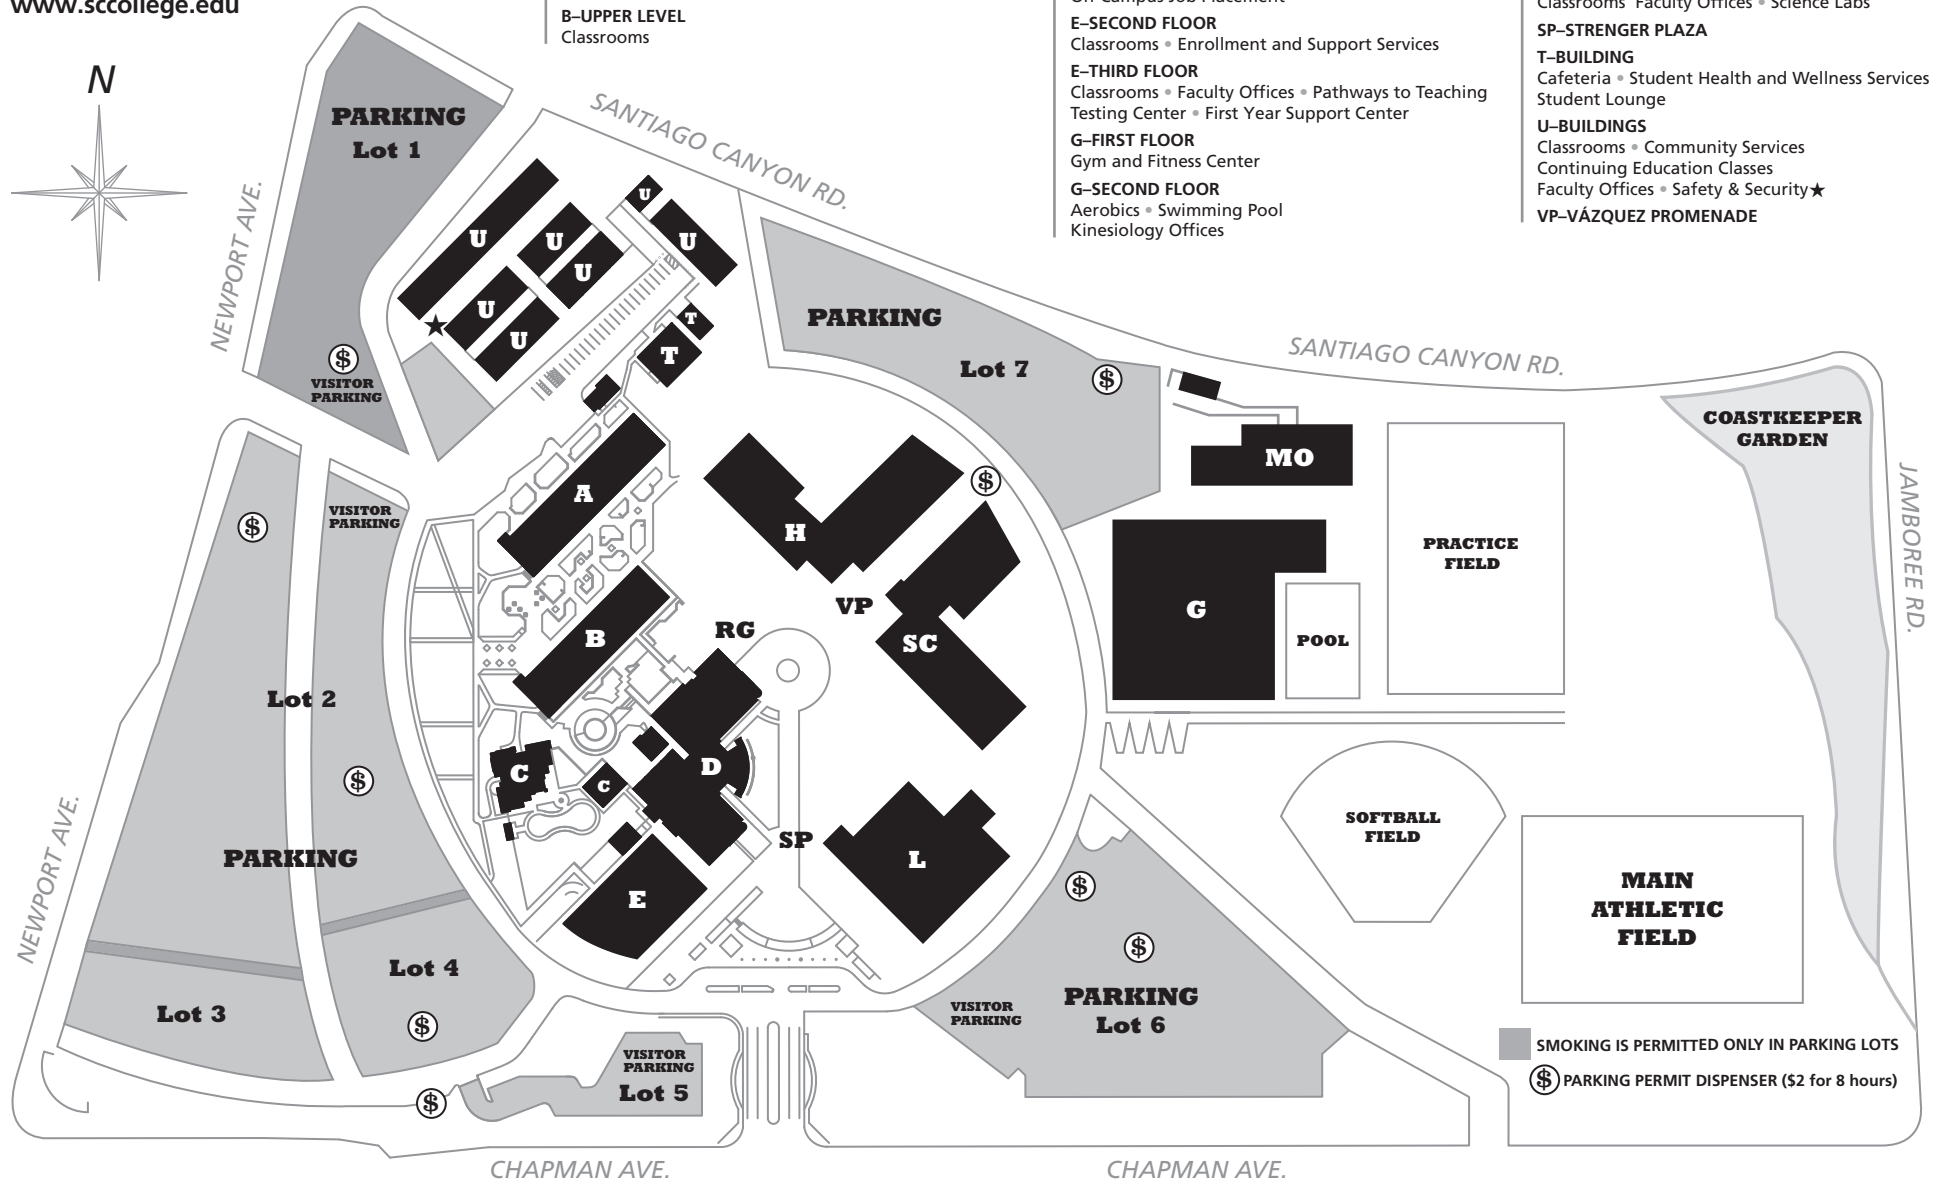

D-SECOND FLOOR

Math Study Center • Faculty Offices

E-FIRST FLOOR

Admissions • CalWORKs • CARE • Cashier
Financial Aid • EOPS • Disabled Students Program
Graduation Office • Photo ID
On-Campus Job Placement

G-SECOND FLOOR

Aerobics • Swimming Pool
Kinesiology Offices

H-HUMANITIES BUILDING

Classrooms • Faculty Offices
Information Technology • Language Lab
Writing Center

L-LIBRARY

Instructional Design Center
Tutoring Center

MO-MAINTENANCE & OPERATIONS

District Publications • District Warehouse

RG-ROSE GARDEN

SC-SCIENCE CENTER

Classrooms • Faculty Offices • Science Labs

SP-STRENGER PLAZA

T-BUILDING

Cafeteria • Student Health and Wellness Services
Student Lounge

U-BUILDINGS

Classrooms • Community Services
Continuing Education Classes
Faculty Offices • Safety & Security★

VP-VÁZQUEZ PROMENADE

SMOKING IS PERMITTED ONLY IN PARKING LOTS

Ⓢ PARKING PERMIT DISPENSER (\$2 for 8 hours)